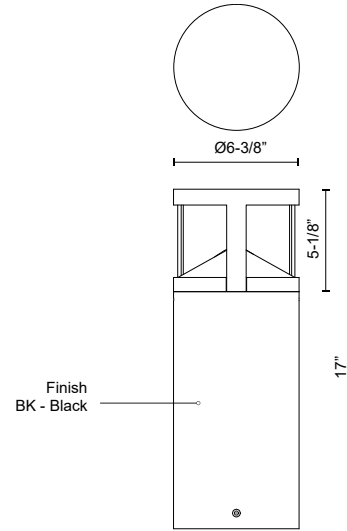

EB82217-BK
Black

SPECIFICATION DETAILS

Fixture Dimensions	D6-3/8" x H17"
Light Source	LED with DC Driver
Wattage	24W
Total Lumens	2500lm
Delivered Lumens	1150lm*
Voltage	120-277V
Color Temperature	3000K
CRI (Ra)	80CRI
Optional Color Temps	2700K - 5000K Available, Minimum Order Quantities Apply
LED Rated Life	50,000 hours
Dimming	100% - 10%, TRIAC or ELV Dimmer (Not Included)
Location	Wet
Illumination Direction	Down

* For custom options, consult factory for details.

* For warranty information, please visit www.kuzcolighting.com/warranty

DESCRIPTION

Architecturally designed high-power LED exterior bollard fixture. This die-cast aluminum cylinder offers a uniquely shaped split pyramid top with a diffused omni directional light. Available in three base sizes and interchangeable head options